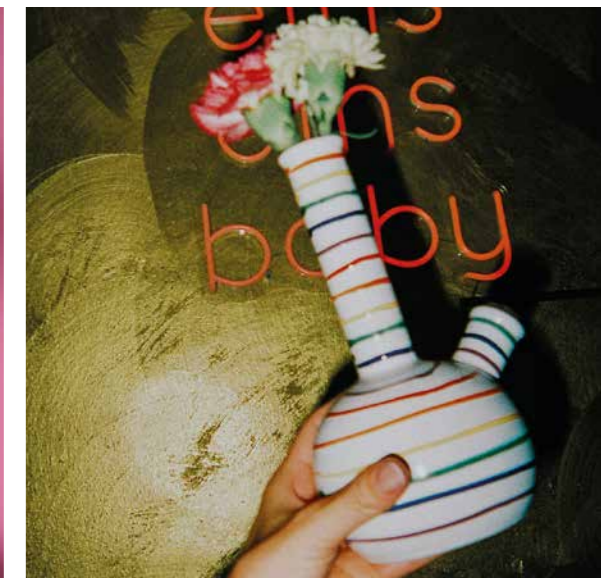

GMUNDNER BONG

„Endlich: Gmundner präsentiert eine Keramik-Bong!“ titelte das Satireportal „Die Tagespresse“ am 27. Juli 2023 mit einem Augenzwinkern und einem ordentlichen Schuss Satire. Die Story ging sofort viral. Ein österreichisches Traditionsunternehmen bringt eine Wasserpfeife auf den Markt? Kaum denkbar. Bei Gmundner sah man das jedoch ganz anders. Das Unternehmen nahm es mit Humor und setzte die erdachte Geschichte prompt in die Tat um. So wurde aus einem Satire-Fake wahre Keramik-Kunst.

GMUNDNER BONG

“At last: Gmundner presents a ceramic bong!” was the headline of the satirical portal ‘Die Tagespresse’ on 27 July 2023 with a wink and a healthy dose of satire. The story immediately went viral. A traditional Austrian company launches a water pipe on the market? I don’t believe it! At Gmundner, however, they took a completely different view. The company took it all in good humour and promptly put the imaginary story into practice. This is how a satirical fake became genuine ceramic art.

GESTREIFT

Gerade Streifen verleihen dem Design eine klare und elegante Struktur. Die schlichte Anordnung wirkt modern und zeitlos, während die hochwertige Verarbeitung die Wertigkeit unterstreicht. Ein Design, das mit reduzierter Ästhetik und authentischer Handwerks-Tradition überzeugt.

STRIPED

Straight stripes give the design a clear and elegant structure. The simple arrangement looks modern and timeless, while the high-quality finish emphasises its value. A design that impresses with its minimalist aesthetics and authentic craftsmanship tradition.

GESTREIFT

STRIPED