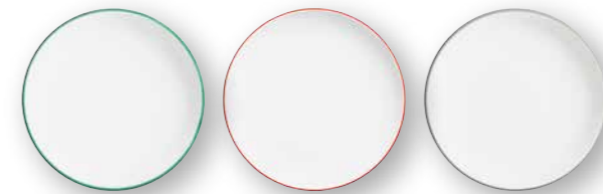

RAND

RIM

190
Grüner Rand
Green rim

172
Rubinroter Rand
Ruby-red rim

170
Grauer Rand
Grey rim

TELLER [GOURMET]

PLATES [GOURMET-LINE]